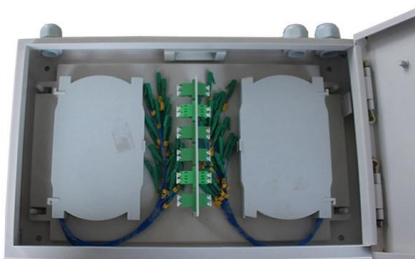

A Step-by-Step Introduction to EPON Modules

EPON modules play a pivotal role in facilitating fast and reliable data transmission over fiber optic networks, offering enhanced bandwidth capabilities