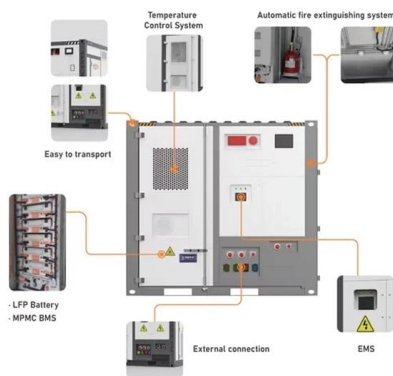

The LTM4719 is 42V dual, 150mA synchronous buck power mModule (micromodule) regulator with an integrated battery health monitor interfaced through I2C. The

µModule Power Products

Analog Devices Inc. µModule Power Products integrate DC/DC controllers, inductors, and capacitors for compact, high-efficiency power management.