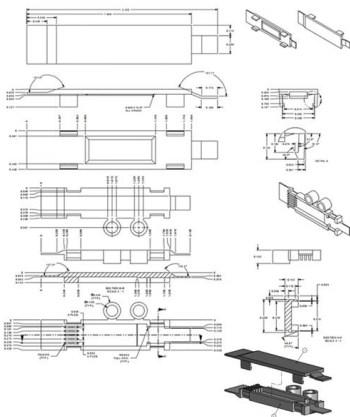

Factory Micro Module Cold Channel Machine Room 37U 42U 47U

Factory Micro Module Cold Channel Machine Room 37U 42U 47U Server rack 19 inch Network Cabinet Packaging & Shipping

Micro Module Cold Channel Machine Room 37u 42u 47u Server