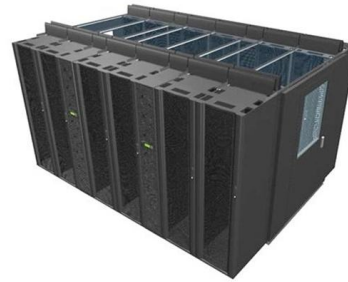

47U Racks , 47U Server Cabinets , Server Room Environments

With internal depths from 600-1200mm, these 47U racks are designed to house standard 19inch rack mountable devices using slide rails, shelves or trays. Additional cabinet options cover lockable front

μMODULE POWER PRODUCT

mModule power products are system-in-package solutions that integrate high-performance analog ICs, power switches and passive components. mModule Power Products optimally integrating these

Contact Us

For datasheets, pricing, or custom telecom energy solutions, please visit:
<https://www.koskolong.co.za>