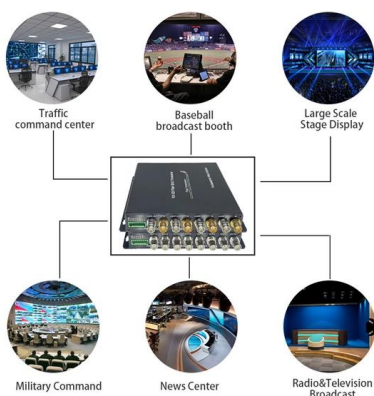

Best 10Gb Router in 2026: Tested and Reviewed

In this guide, we've tested and reviewed the best 10Gb routers on the market to help you make an informed choice.