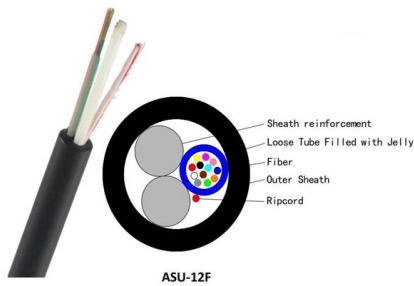

## Cisco 10GBASE X2 Modules Data Sheet

Read this data sheet to learn the benefits, specifications, and ordering information for the Cisco 10GBASE X2 Modules.

## Cisco 10GBASE SFP Modules Data Sheet

Cisco SFP-10G-LRM Module The Cisco 10GBASE-LRM Module supports link lengths of 220m on standard Fiber Distributed Data Interface (FDDI) grade multimode fiber (MMF). To make sure that