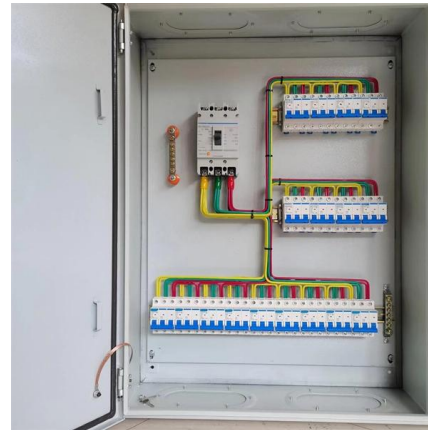

### **42U Server Rack Cabinet 800mm Wide x 1200mm Deep**

AZE's 42U 800mmWide x1200mmDeep server rack cabinet shall consist of welded and assembled steel frame construction, supporting computer server and data