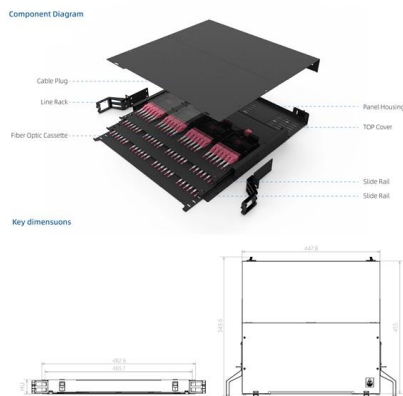

Application scenarios of industrial switches in multiple industries

As a bridge connecting industrial equipment and networks, industrial switches play a vital role in many industries due to their high reliability, high bandwidth, and strong network management capabilities.