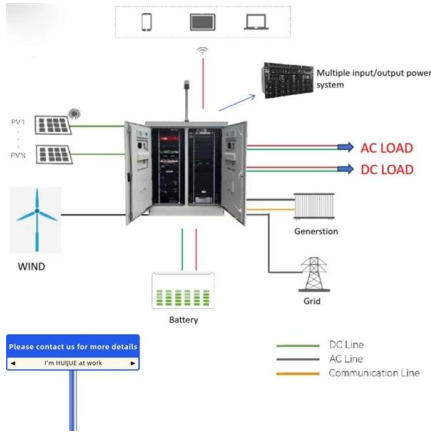

Adam Tas Corridor Energy

Algeria Industrial Switch Application Configuration

Algeria Industrial Switch Application Configuration

Setting Up an Industrial Network Switch for Beginner

Are you new to setting up industrial network switches and feeling overwhelmed? Don't worry, we've got you covered! In this comprehensive tutorial, we'll walk

Industrial switch-telesystem

Unmanaged industrial POE fiber switch/converter, IEEE802.3af/at, DIN rail installation, 2x 10/100/1000Mbps Auto-sensing RJ45 ports+ 1x 1000Mbps SFP

Professional guide for selecting Industrial Ethernet Switch ports