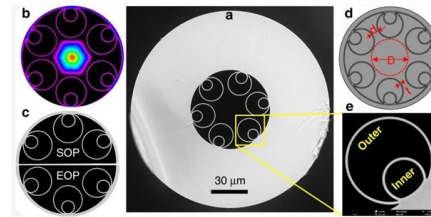

400G Spine Switch , Edgecore Networks , Nov 2024

The DCS511 from Edgecore Networks is a 400G-optimized open network data center spine switch for data centers, service providers, and cloud operators.

400Gb Data Center Switches

FS 400G data center switches offer high speeds and port densities to meet the network deployment requirements of various scenarios

and the evolving requirements of next-generation data center

Cisco 400G Data Center Networking

400G Data Center Core Switches

400G Data Center Core Switches CE9866-128DQ offer 176MB forwarding performance, 102.4Tbit/s switching capacity, and 128*400GE QSFP112 ports. Shop now!, Alibaba .

Edgecore Introduces the Ultra High-Capacity 400G