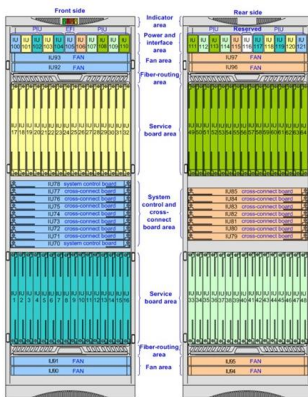

FS 400G data center switches offer high speeds and port densities to meet the network deployment requirements of various scenarios

and the evolving requirements of next-generation data center

Cisco 400G Data Center Networking

Transform your data center networking infrastructure with high-density 400G Cisco switches scalable to 800G. Optimized for simplicity and sustainability.

400G Ethernet Network Gigabit Switches

FS launches 400G Ethernet Switch to cater for industry leading 400G rate, future development trend and Open Network Install Environment (ONIE), which offers you rich choice of port speed and density

400G Data Center Core Switches

400G Data Center Core Switches CE9866-128DQ offer 176MB forwarding performance, 102.4Tbit/s switching capacity, and 128*400GE QSFP112 ports. Shop now!, Alibaba .

Edgecore Introduces the Ultra High-Capacity 400G

Edgecore announced the launch of the DCS520 - an ultra-high capacity 400G switch, designed to meet the demands of next-generation data

Edgecore Unveils a High-density 400G Switch for Next

Edgecore Networks, the leader in open networking solutions, today announces the release of a new 400G cloud data center switch to expand its