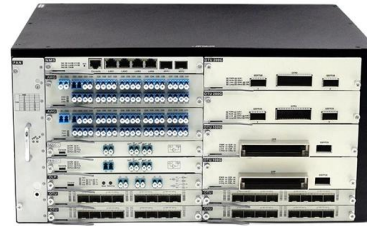

DGS-1024C 24-Port Gigabit Unmanaged Switch , D-Link

DGS-1024C 24-Port Gigabit Unmanaged Switch, Economical, plug-and-play networking switch for SOHOs and small and medium businesses.

24-Port Layer 3 Stackable 10 Gigabit Fiber Managed Switch

The DXS-3400 Series switches feature a modular fan and power supply design for a high availability architecture. The hot-swappable design means that fans and power supplies can be replaced without

24*10G SFP+ and 2*100G WFSP Optical Core Switch

WS6024-2QF is a high performance full 10Gb*24 access and 40/100Gb*2 core uplink Layer 3 optical switch developed by WayOS with 24*10Gb SFP+ ports and