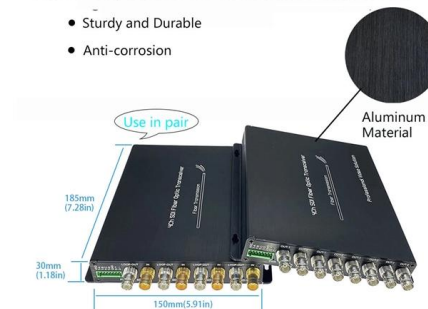

Buy industrial LAN PoE Switches online , Planet Webshop

LAN PoE switches transport both the data and the power to the connected network nodes together via the LAN cable. They thus act as power sourcing equipment

High Quality Aluminum Housing with Compact Size

- Sturdy and Durable
- Anti-corrosion