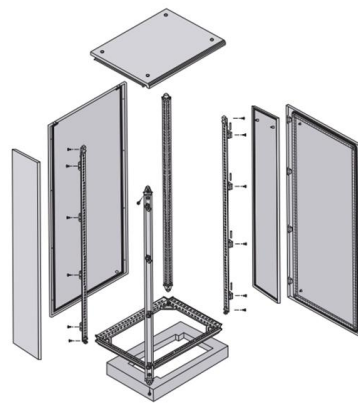

Cable Tray Brackets & Hangers

Explore Direct Channel's range of cable tray
brackets and hangers, including stand-off
brackets, G hanger supports, and trapeze
support brackets. Available in various sizes and
finishes, our products

Manufacturer, Supplier, Exporter of Cable Trays, Cable Tray Support Systems, Horizontal Bend for Cable Trays, from Pune, Maharashtra, India

Cable Tray Angles

Find durable cable tray angles in slotted steel or FRP with CE certification. Ideal for industrial cable management & telecom systems.

Cable Tray Accessories, Cable Tray Hangers & Support , RS

These fittings are used in conjunction with cable trays to support cables in ventilation holes, assist with directional change of piping systems, and aid cable channelling around obstacles.