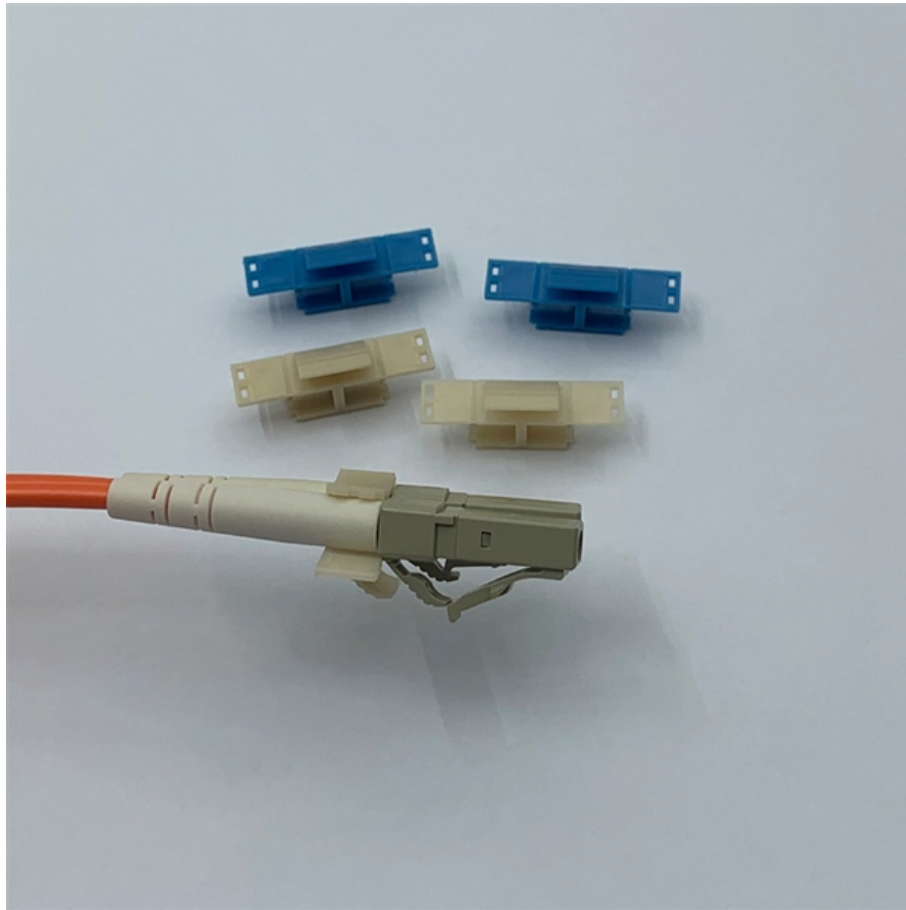

Adam Tas Corridor Energy

Angle steel cable tray support arm

Angle steel cable tray support arm

Cantilever Arm 41x21

41x21mm horizontal support for wall fixing of cable trays, electrical conduits and other heating pipe installations, A/C, fire protection systems, etc. Excellent loading

Cablofil Electro Zinc Steel Wire Cable Tray 90° Angle

Home Products Cable management - overhead Cablofil steel wire cable tray Accessories and earthing 90° accessories EZT90 angle support Cablofil Legrand

Elbridge Step-Files Electrical Installation Material
Cabel Protection Conduit Home Cable Support
Systems, steel

Cable Tray Support

Cable Tray Support Steel Cable Tray HDT steel
cable tray, for heavy duty job, comes in standard
height of 50 and 100mm.