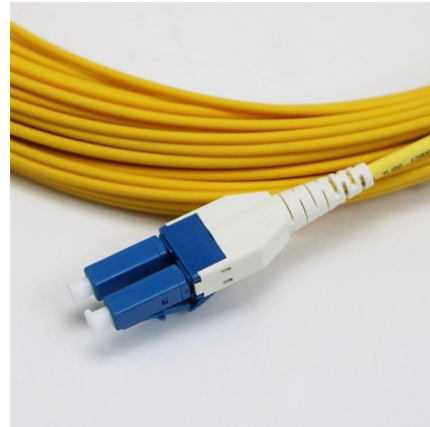

BIA-004A 4 Cores Optical Fiber Outlet Box

BIA-004A 4 Cores Optical Fiber Outlet Box Optical fiber outlet box is a user terminal product that implements fiber to home solutions. It can complete the access and

PARTNER PROFILES: Angola Cables , InterGlobix

Angola Cables is an Angolan telecommunications multinational operating in the wholesale market. It sells international transmission capacity

24 Port Fiber Distribution Box, Blockless Splitter Ready

24 ports fiber optic splitter distribution box is used for feeder cable to connect with drop cable in fttH& fttB communication network.

Fiber Distribution Box 4 Cores IP-55 SC Connector PLC

Fiber Distribution box contains the shell, the internals (supporting frame, set fiber disc, fixing device) and optical fiber joint protective element. Prominent