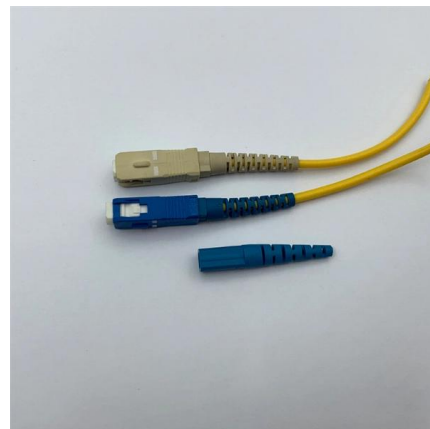

Fiber Optic Splice Closure, Electrical Cable Junction

Fiber optical splice closure is widely used in communication, network systems, CATV cable TV, optical cable network systems, and so on. It is used for protective