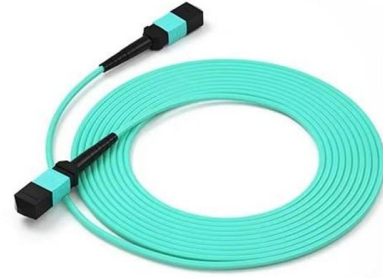

Adam Tas Corridor Energy

Angola Franchise Optical Cable Junction Box 4 Cores

Overview

FTB-04 is an indoor terminal box called FTTX faceplate or FTTH terminal box, applied in the FTTX network to connect the drop cable and ONU devices through the fiber port. FTB-04 covers the capacity of 4 cores and supports splicing, mechanical connection and FMC, wall mounted installation. 4 Cores Fiber Distribution Box IP-55 SC Connector PLC Splitter FDB-104B Fiber Distribution box (FDB), known as optical Distribution box (ODB) as well, is a compact fiber management product of small size. It is widely adopted in FTTx cabling for both fiber cabling, provides the connection between. Subsea Fiber Optic Infrastructure — SACS Cable, South Atlantic Connectivity, and Digital Platform for Angola's Petroleum Economy Complete profile of Angola Cables — SACS and MONET subsea cable systems, digital infrastructure development, data center operations, connectivity for petroleum sector.

Primary Purpose: Its core function is to provide a secure, protected location for terminating incoming fiber optic cables (often the feeder cable),

FTTH Indoor 4 Core Fiber Termination Box , Advanced

FTTH Indoor 4 Core Fiber Termination Box PN.FC-08-00169 4 Port Fiber Termination Box is designed for FTTH (Fiber to the Home) system applications.

4 Cores Fiber Terminal Box Fiber Splitter Box FTB Price

4 Cores Fiber Terminal Box Fiber Splitter Box The 4 cores FTB product is designed for small

24 core Fiber Optic Splice Closure fiber optic junction box dome fiber

FTB-04 is an indoor terminal box called FTTH faceplate or FTTH terminal box, applied in the FTTH network to connect the drop cable and ONU devices through

4 Port SC Fiber Termination Box, 4 Cores Splice