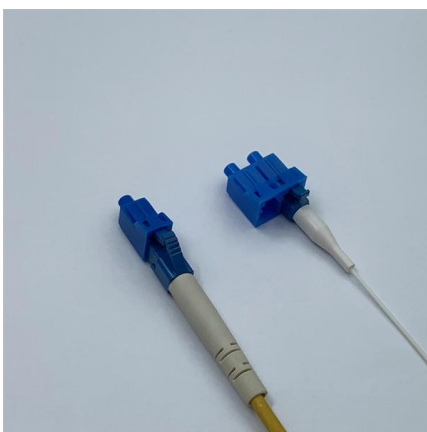

Adam Tas Corridor Energy

Angola Franchise Optical Cable Junction Box 4 Cores

Overview

FTB-04 is an indoor terminal box called FTTX faceplate or FTTH terminal box, applied in the FTTX network to connect the drop cable and ONU devices through the fiber port. FTB-04 covers the capacity of 4 cores and supports splicing, mechanical connection and FMC, wall mounted installation. 4 Cores Fiber Distribution Box IP-55 SC Connector PLC Splitter FDB-104B Fiber Distribution box (FDB), known as optical Distribution box (ODB) as well, is a compact fiber management product of small size. It is widely adopted in FTTx cabling for both fiber cabling, provides the connection between. Subsea Fiber Optic Infrastructure — SACS Cable, South Atlantic Connectivity, and Digital Platform for Angola's Petroleum Economy Complete profile of Angola Cables — SACS and MONET subsea cable systems, digital infrastructure development, data center operations, connectivity for petroleum sector.

Angola Franchise Optical Cable Junction Box 4 Cores

4 Splice Fiber Termination Box, 4 Adapter Slot, 4 Ports

The 4 port fiber termination box is designed to joint optical fiber cable and pigtail

Fiber Terminal Box VS. Junction Box: What is the

Primary Purpose: Its core function is to provide a secure, protected location for terminating incoming fiber optic cables (often the feeder cable),

FTTH Indoor 4 Core Fiber Termination Box , Advanced

FTTH Indoor 4 Core Fiber Termination Box PN.FC-08-00169 4 Port Fiber Termination Box is designed for FTTH (Fiber to the Home) system applications.

FTB-04 is an indoor terminal box called FTTH faceplate or FTTH terminal box, applied in the FTTH network to connect the drop cable and ONU devices through

4 Port SC Fiber Termination Box, 4 Cores Splice