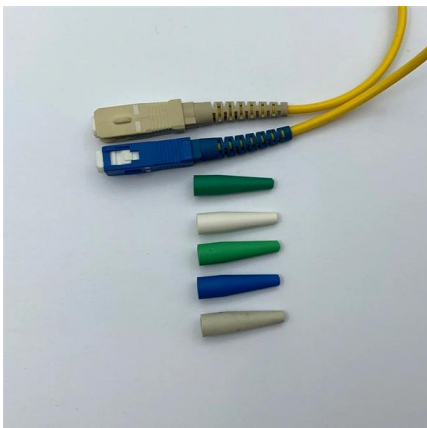

PATCH PANEL Online

Se está à procurar de comprar PATCH PANEL em Angola ou Luanda a Electro Panga ® Material Eléctrico tem os produtos ideias para si! Confira a nossa Loja online com as melhores produtos de