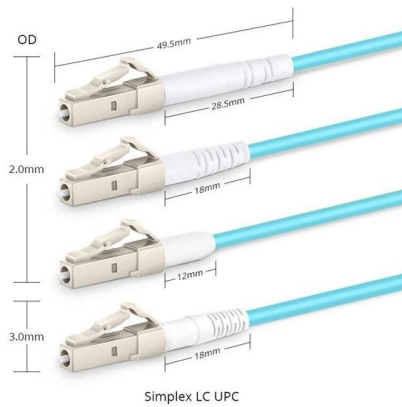

Optical distribution frames and patch panels

Supporting more fiber with lower cost and higher flexibility, Technetix offers a variety of wall, floor and rack-mounted optical distribution frames (ODF) and patch panels.

Patch Panel 24-Portas Cat6 1u

O Patch Panel 24 Portas Cat6 é um equipamento essencial para organização e gerenciamento de redes es Mostrar mais

Rack Mount Patch Panels including LS, XFM and Denali products.

Designed for use in data centers, telecommunications rooms, and enterprise networks, these panels enable efficient splicing, patching, and routing while maintaining accessibility and minimizing downtime.

Fiber Optic Patch Panel , ODF Optical Distribution

Overview The Fiber Optic Patch Panel, often referred to technically as an ODF (Optical Distribution Frame) or Fiber Termination Panel, is the central nerve