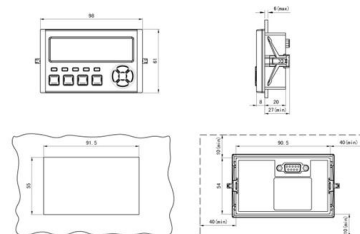

Fiber Optic Panels

Our patch panel offers high-density fiber connectivity in a compact 4RU enclosure, perfect for space-constrained environments. Seamlessly integrate with our