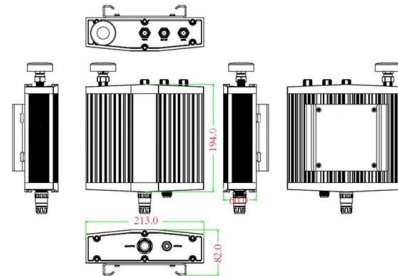

ftth patch panel 8 cores SC UPC APC OM3 MM include

Buy ftth patch panel 8 cores SC UPC APC OM3 MM include fiber adapter& pigtail 8 ports terminal box SC 62.5/125 50/125 1.0mm thickened at Aliexpress for . Find

PATCH PANNEL-24 PT CAT6 1U DLINK

Patch Panel Cat6 UTP Totalmente Carregado
Disponível em portas 24 (1U) e 48 (2U) Módulos
de seis portas RJ45 aplicados Listras de
identificação para

PATCH PANNEL-16 PT CAT6

PATCH PANNEL-16 PT CAT6 Preço com IVA
incluído à taxa em vigor

Mechanical drawing

PATCH PANNEL-48 PT CAT6 INTELLINET - Link It Angola

PATCH PANEL INTELLINET , 48 PORTAS CAT6,
19" , UTP, RACK MONTÁVEL O Intellinet Patch
Panel 48 Portas Cat6 é uma solução profissional
de alto desempenho, ideal para centros de
dados,

Product name Fiber Patch Panel Connector SC/UPC Product Model FTB-8 SC/UPC Packing Size 435*200*50 mm Ports 8 Product Height 1 U Max

Intelligent Patching Systems

This complete & intelligent-ready physical layer management system uses RFID technology for wireless detection of individual patch cords & real-time monitoring