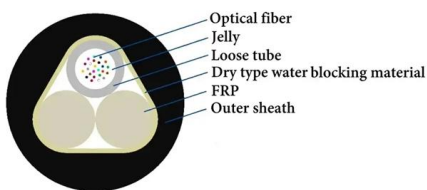

Adam Tas Corridor Energy

Audio wiring unit parallel connection

Overview

One popular method is parallel wiring, which involves connecting two or more speakers in parallel to the same amplifier or audio source. This configuration allows the speakers to share the electrical load, resulting in a lower total impedance and an increase in overall volume. Whether you're creating a home theater setup, building a sound system for your band, or simply enhancing your listening environment, understanding the nuances of series and parallel connections can significantly impact your audio quality. In this article, we will explore the benefits and challenges of wiring 2 speakers in.

Audio wiring unit parallel connection

Series versus Parallel Surround Wiring

Have you ever wondered which is a better method for wiring your surround speakers, and why? Some installers use Series-Parallel wiring schemes

Wiring Speakers in Parallel Diagram Guide

Learn how to wire speakers in parallel with a clear and detailed diagram. Understand the steps and key considerations for proper speaker connections.

Mastering Speaker Connections: Series vs. Parallel

A parallel connection involves wiring the speakers so that each one has its own dedicated pathway, which allows more flexibility in performance and sound output.

How to Wire Parallel Speakers (4 Situations)