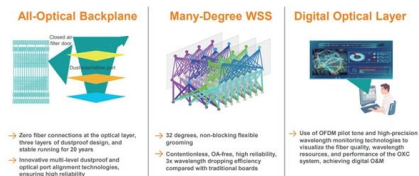

12 Port Fiber Splice Termination Box for 1x8 Mini

The 12 port fiber splice box is a compact wall-mount enclosure designed for splice-only distribution in FTTH and P2P networks. Designed without adapter slots, this