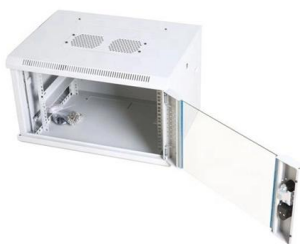

12 Port Fiber Patch Panel SC FC LC Pigtail ODF 1U

12 Port Fiber Patch Panel SC FC LC Pigtail ODF 1U Optical Fiber Terminal Box Optical Fiber Distribution Frame $39.00 $37.00 Sale