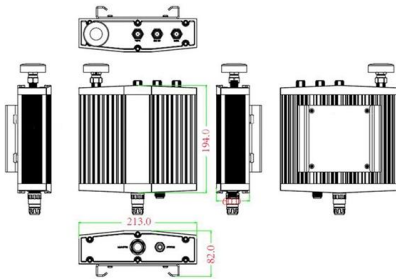

## 12 Port Fiber Access Terminal Box For Steel-tube

This 12 port fiber access terminal box is designed to connect feeder cables to subscriber drop cables for FTTH last-mile fiber connectivity. It integrates fiber

## 12 Port Fiber Access Terminal Box For Steel-tube

The 2 ports fiber optic junction box allows max 12 cores splicing and 1x8 splitting, Widely used in residential, business buildings for cable distribution.

**Mechanical drawing**