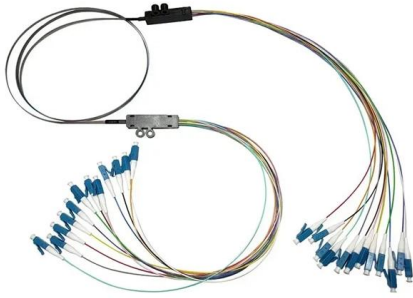

12 cores fiber splice box ftth fiber optic distribution box

The 12 Port Fiber Distribution Box can connect up to 2 optical cables, providing

Optical Fiber Distribution Frame 12 Fibers ODF

Description: The fiber optic distribution box is widely used as a termination point for the feeder cable to connect with drop cable. The fiber splicing, splitting,

12 Cores Fiber Optic Termination Box Optical

Provide splice connection protection of fiber cable and pigtails. Slide-N-Lock fiber optic splice tray with its opening angle above 90 degree, it is easy for installation