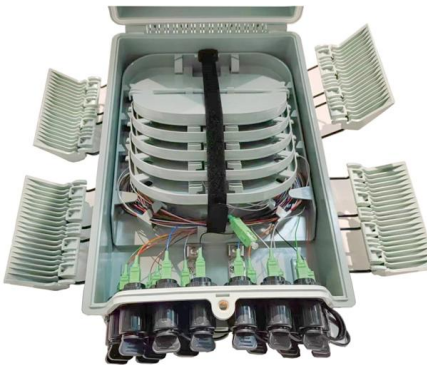

Cable trays Cable trays

A cable tray is typically a solid or perforated channel. Cable ladders (also called cable rungs) feature cross-members and are ideal for heavy power cables. Cable

Cable Ladder

Cable Ladder Cable ladder, also known as ladder type cable tray or ladder cable rack, is specially designed and engineered with side rails with rungs for routing

Ladder Type Cable Trays

These cables trays also available as welded type with high grade galvanized sheet and other materials such as painted and powder coated finish on mild steel.

Monaco Distributors , Fibre Reinforced Plastic

Monaco Distributors , Fibre Reinforced Plastic