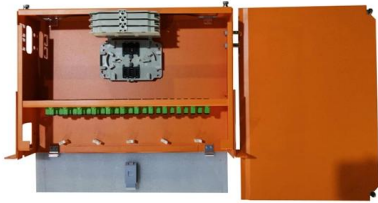

RiteAV

Feature: 12 ports optical fiber distribution box is used for the fusion splicing, splitting, wiring transmission and other functions of the optical transmission terminal; It can

FTTH 12 Core Distribution box

FTTH 12 Core Distribution box 1. Description: Fiber optical distribution box is used as a termination point for the feeder cable to connect with drop cable in FTTx

12 Core Fiber Optic Distribution Box , Wall & Pole Mount

Professional 12-core fiber optic distribution box for B2B. IP-rated ABS/PC+ABS housing for reliable outdoor FTTH network deployment.