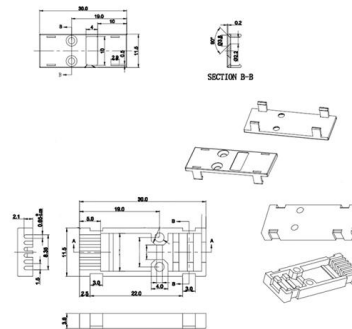

Fiber Optic Cabling Infrastructure , Anixter Austria

Browse fiber optic cable assemblies,
indoor/outdoor fiber optic cable, enclosures,
panels, connectors, splices, test equipment and
more for your high-performance network cabling
solutions.