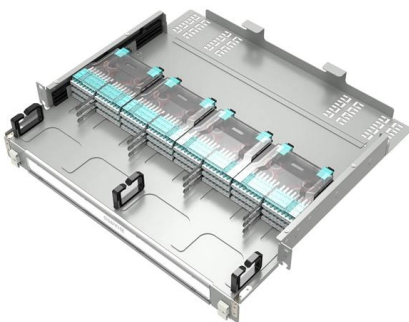

storage spools CORNING

Fibre optic cable distribution , Splice boxes , LAPP Online Shop

Our splice boxes are used to securely connect and distribute fibre optic cables by protecting spliced glass fibres from external influences. They also enable easy maintenance and repair of the fibre optic

Distributors: Splice Boxes & Optical Network Terminal

You can find fiber splice boxes and distribution boxes in the EFB-Elektronik online shop with a wide range of matching distributors, module racks, subracks and

Guide to Fiber Optic Splice Closure: Importance, Types

Fiber optic splice closure plays a crucial role in the installation and maintenance of fiber optic networks. In this article, we will explore the various