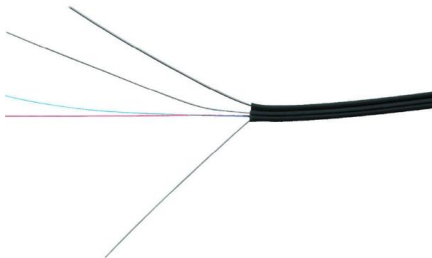

### 1/2/4F Self-supporting Butterfly Drop Cable

1/2/4F Self-supporting Butterfly Drop Cable Abalone Tech's 1/2/4F Self-supporting Butterfly Drop Cable is designed for aerial and duct installations in FTTH (Fiber-to-the-Home) and telecom networks. The

### 6-12 Core Butterfly flat FTTH drop cable

6C,8C,12C Butterfly flat FTTH drop cable uses butterfly flat structure. To construct the cable, Max 12pcs of SM G657A1 or G657A2 optical fiber units are positioned

### Butterfly 4 Cores Outdoor FTTH Fiber Optic Drop Cable SM LC UPC

100M Butterfly 4 Cores Outdoor FTTH Fiber Optic Drop Cable SM LC UPC Patch Cord \$136.30 +

\$2.50 delivery

### 12/24 Cores Loose Tube Flat Drop Cable

12/24 Core Loose Tube Flat Drop Cable protects the fiber core, cladding, and coating by enclosing everything within semi-rigid protective sleeves or tubes.