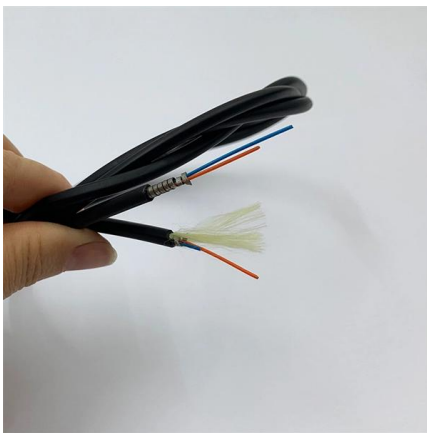

### 1/2/4F Butterfly Drop Cable

This unique "butterfly" configuration provides excellent mechanical protection while enabling easy mid-span access for FTTH (Fiber-to-the-Home) deployments. The cable is available in 1-core (1F), 2-core

### Pre-terminated Drop Cable Assemblies

Featuring reduced-diameter flat drop cables, these assemblies are available with dielectric and toneable options and an innovative design which allows quick and easy access to the fiber to reduce prep and

## Air Blown Micro Fiber Optical Cable 24~144 Cores Micro

Which air-blown cable type should I choose? For short access or indoor drops use 2-12 core G.657.A2 micro cables. For long outdoor routes or campus networks,