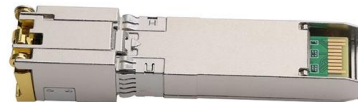

96 Core Optical Cable Junction Box Fiber Optic Splice

96 Core Optical Cable Junction Box Fiber Optic Splice Closure, Find Details and Price about Dome Fiber Optic Enclosure Cable Enclosure from 96 Core Optical

Fiber optic splice box, 8 cores FTTH box

Fiber optic splicing metal box for 8 adaptors SC simplex, LC duplex or E2000.

8 Core PLC/Adapter Type ABS Fiber Optic Distribution Box

This fiber optic distribution box serves as a termination point for feeder cables to connect with drop cables in FTTH communication networks.