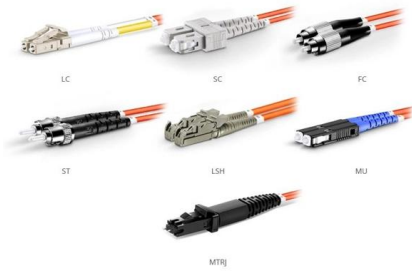

OM1 Fiber Patch Cable Family

Fiber Termination Box: 8-96 Cores, IP65/IP68 Protection

Discover Fiber Termination Box, supporting 8-96 cores with IP65/IP68 protection for durable and versatile installations. Order now for unmatched reliability!