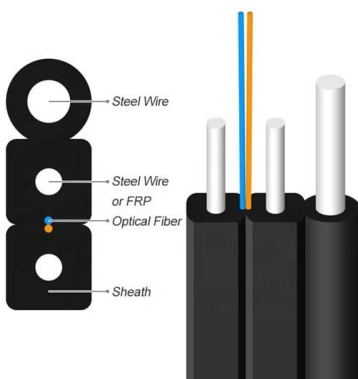

SJ-ODB-M15 Fiber Optic Junction Box 48 Cores

SJ-ODB-M15 fiber optic junction box 48 cores is designed for cable management, it provides protection for fiber optic cables and easy installation. With the

LW-ODB-8C Fiber Optic Junction Box

Linkwell's Fiber Termination Box provides a high-density wall-mounted solution for next-generation networks, which aims to provide and

manage maximum numbers

Indoor/Outdoor 8 Core Fiber Optic Termination Box

Our FAT-8T 8 core fiber optic termination box brings you seamless integration and efficiency to FTTx network systems. With the capacity to

ADSS/OPGW Metal Junction Box

FOSC Metal Joint Junction Box For Pole and Tower ADSS/OPGW 12, 24, 48, up to 144 Cores Aerial Fiber Optic Cable Splice Closure, Contact Us for Details Now!

Premium 8-Core Fiber Optic Terminal Box For High

BD-FTB-8B fiber terminal box is able to hold up to 8 subscribers. The fiber optic terminal box is used as a termination point for the feeder cable to connect with