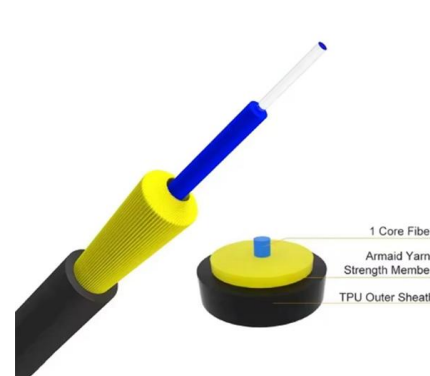

Cable Tray

Cable Tray are produced in Mill Galvanized Steel for providing reliable means of cable and pipe support in all Industrial and commercial installation environments.