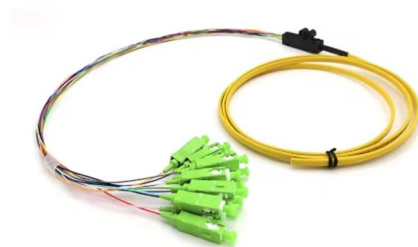

808nm Single-mode laser diodes - Sheumann Laser

High brightness, quality, and reliability are the foundation of our single-mode laser diode product family. Our 808nm single-mode laser diodes are capable of