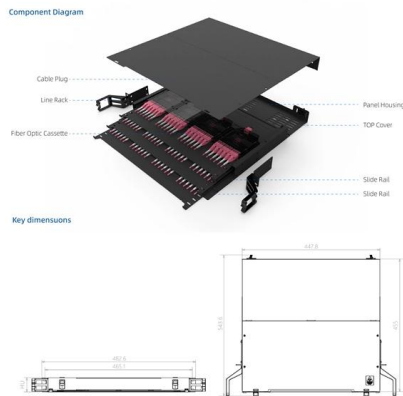

Amazon : Fiber Termination Box

Fiber Optic Terminal Junction Box 2 Ports Fiber Panel Desktop Box for FTTH, Optical SC/UPC Connectors Add to cart 4 Core FTTH Fiber Distribution Box, 4 Port Fiber Distribution Box Splitter

Fiber Optic Connection Box Optical Fiber Cable Splice Enclosure 2 in 2

Buy Fiber Optic Connection Box Optical Fiber Cable Splice Enclosure 2 in 2 Out 12 Core - 12 Cores Waterproof Small D Type Optical Cable Splicing Box online in Bahrain and get this delivered to your