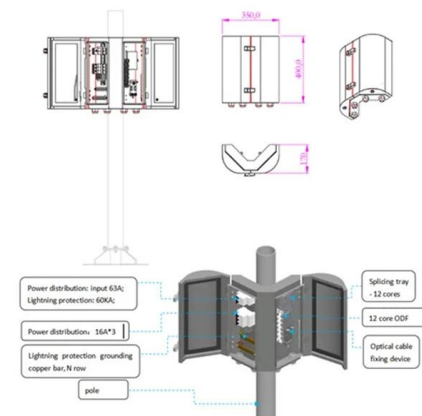

Outdoor Electrical Junction Box with High Power Outlet, ABS Water

?Ventilation and heat dissipation? This junction box has sizeable 1.77-inch diameter heat dissipation holes on both sides. Remove the heat from the box case in time to avoid high temperatures leading

2 Way Distribution Box, AC 230V/400V C20+C20 Power Bahrain , Ubuy

The IP65 Waterproof Distribution Box is not only small and easy to install but also built to withstand outdoor conditions while providing reliable performance.

Extra Large Weatherproof Electrical Box, 7 Way Outdoor Junction Box

Buy Extra Large Weatherproof Electrical Box, 7 Way Outdoor Junction Box (12.6 * 8.3 * 5.2 inch), IP54 Waterproof Outdoor Socket Box, Protect Outlet, Plug, Socket, Timer, Power Strip in Bahrain with the