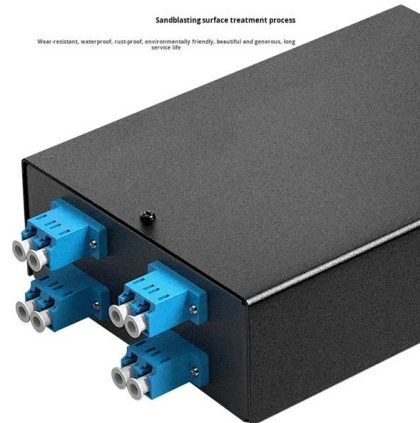

explosion proof control box bangladesh price list

The price of an explosion proof control box in Bangladesh varies according to the size of the control box, materials used, and other control components like switches, push button stations, indicator lights, etc.