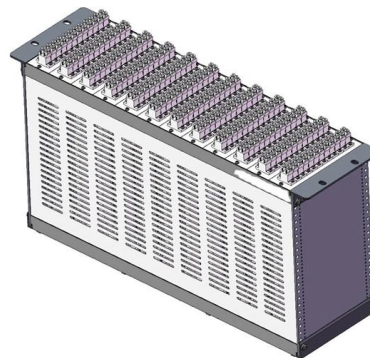

Ubiquiti UniFi Aggregation 8-Port 10G SFP+ Layer 2

The Ubiquiti UniFi USW-Aggregation is a managed Layer 2 switch with eight 10G SFP+ ports, offering link aggregation for higher capacity and increased availability.

Switch Hi-Capacity Aggregation

A 32-port, Layer 3 switch made for high-capacity 10G SFP+ and 25G SFP28 connections.

Ubiquiti USW-Pro-Aggregation Switch Layer 3 with (28)

Layer 3 switch with (28) 10G SFP+ ports and (4) 25G SFP28 ports. The Switch Pro Aggregation is a fully managed, Layer 3 switch with (28) 10G SFP+ ports and (4)

Grandstream GWN7831 Gigabit Aggregation Managed

The Grandstream GWN7830 Series comprises Layer 3 aggregation managed switches designed to empower enterprises in establishing scalable, secure, high

10G Layer 3 Stackable Aggregation Managed Switches

As the physical part of the aggregation layer, aggregation switches typically play a crucial part in the overall network architecture. So, what exactly is an aggregation

Stackable Aggregation Managed Switches