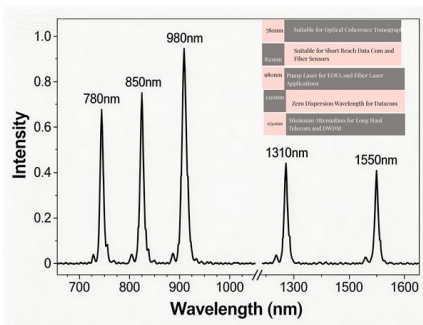

network efficiently with this 28-port 10G SFP Switch.