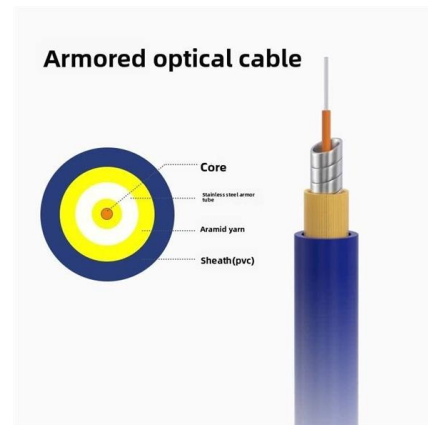

D-Link 24-Port 10 Gigabit L2/L3 Managed Aggregation

3 Series Switches D-Link DXS-3600 includes the new compact high-performance switches, performing switching and routing of traffic at speeds up to 10 Gbit / s.