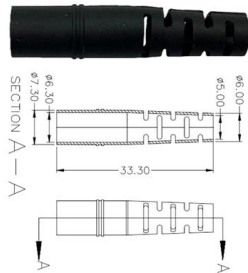

Battery cabinets with anti-tracking properties are used in operator

---

Telecom Battery Requirements for Indoor Equipment Rooms

This article outlines the key requirements for telecom batteries used in indoor equipment rooms, with a focus on system design considerations rather than specific battery chemistries.