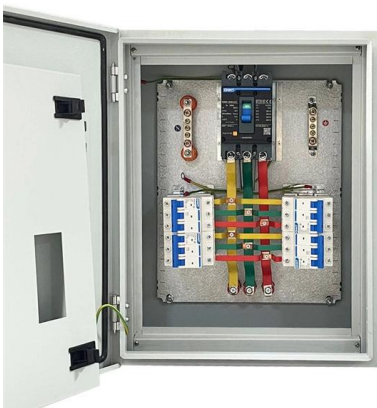

LC Adapter Duplex Fiber Optic Connectors - Mouser

LC Adapter Duplex Fiber Optic Connectors are available at Mouser Electronics. Mouser offers inventory, pricing, & datasheets for LC Adapter Duplex Fiber Optic Connectors.