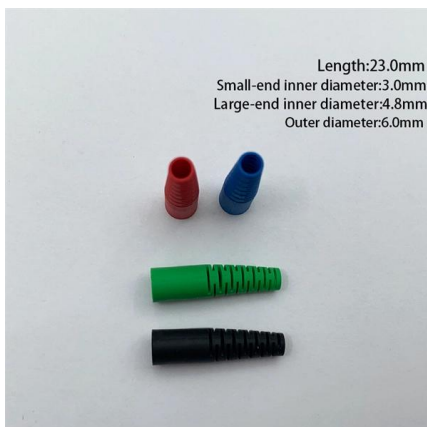

BPC

Electricity Services Division, Distribution & Customer Services Division (DCSD), Bhutan Power Corporation Limited (BPC), Trongsa invites e-bids from eligible