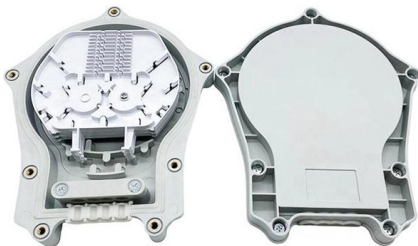

8 Cores Wall Mounted Fiber Optic Terminal Box As

It is available for the distribution and terminal connection of various kinds of optical fiber system. These units are available in sizes that fit the most common distribution requirements.