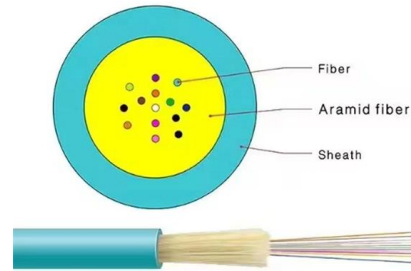

Metal 8 Ports Fiber Terminal Box for 8 Core Splice and

The 8 ports terminal box supports a variety of front adapter panel, allowing