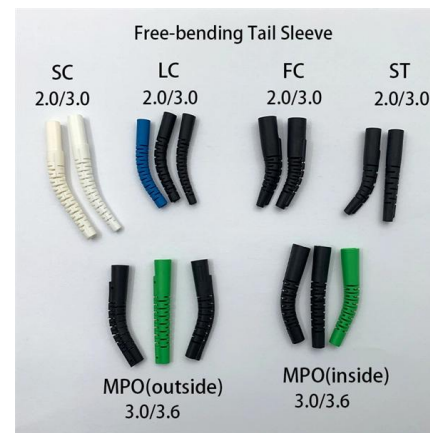

8 Port Optical Fiber Termination Box, Metal

Description The 8 ports metal fiber termination box is designed for connecting optical fiber cables with pigtails in FTTH indoor applications. This compact fiber unit is

8 Cores Terminal Box with 3 Ports for Fiber Optics

Cost-effective: The 8 Cores Terminal Box with 3 Ports is a cost-effective solution for fiber optic termination and distribution. Reliable: It is made of high-quality