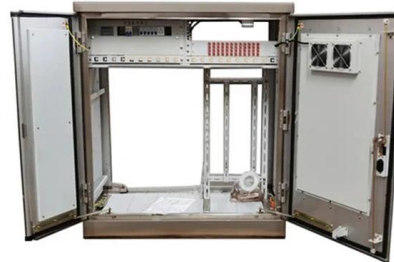

Sc Upc/apc 8 Cores Optical Patch Panel Metal Material Fiber Optic

Description: SC 8 Core Full Loaded Optic Fiber ODF Terminal Box Application: Metal Enclosure FTTH Drop Cable Fiber Optic ODF Terminal Box Fiber Port Type: SC/UPC Fiber Port No: 8 Core 8 Ports