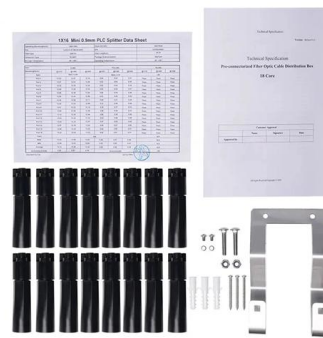

8 Port Fiber Optic Distribution Terminal Box 8 Core

8 Port Fiber Optic Distribution Terminal Box 8 Core, Find Details and Price about Distribution Box Terminal Box from 8 Port Fiber Optic Distribution Terminal Box 8