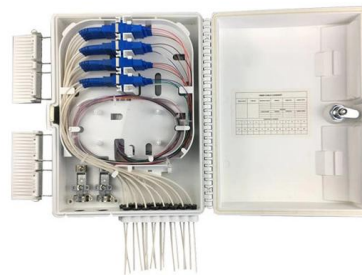

Data Center 400G Switch Q& A

Explore the most frequently asked questions about Asterfusion's 400G switches, including latency performance, RoCEv2, SONiC support, telemetry, and