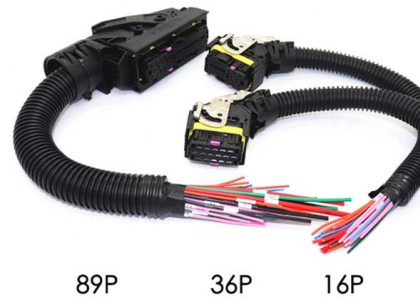

400G DWDM Capacity Over Single Wavelength

400G over Single DWDM Wavelength Increasing data volumes and growing business needs all create extreme bandwidth demands that require deploying

89P

36P

16P

400Gb Data Center Switches

FS 400G data center switches offer high speeds and port densities to meet the network deployment requirements of various scenarios and the evolving requirements of next-generation data center

what it costs to surf the internet.

PRICE This publication shows Internet packages and prices for the various Retail Service Providers offering Internet services through different technologies. Internet is mainly provided through Digital