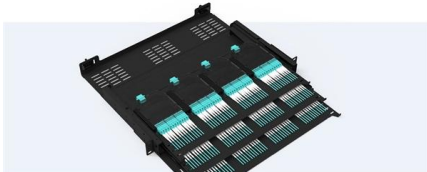

Pre-Terminated Patch Panel

- Standard 19" width
- Max 144 fibers in 1U
- Ultra-High Density Ready

Cable Trays and Accesories

SFSP manufactures a wide range of products capable of providing the characteristics which respond to the proposed application, along with quality of assembly, speed

Cable Tray Manufacturers In Botswana, Electrical Cable Tray Suppliers

Brilltech Engineers Pvt. Ltd is one of the trusted Cable Tray Manufacturers in Botswana and brings you the products as per the need of your residential, commercial or industrial sectors. We understand the