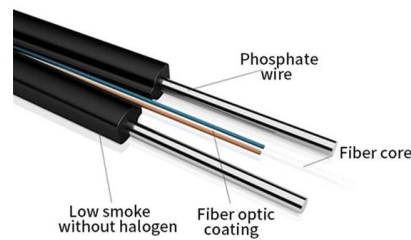

8 Port Fiber Distribution Box with Cable Gland,10 Cores

The 8 Port Fiber Distribution Box supports 2 cable entries (F4-F8 mm) and can house one 1x8 blockless splitter and 8 sc adapter for 8 cores termination and 10