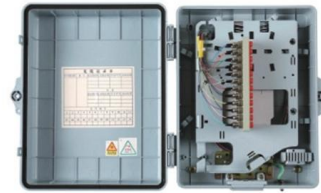

Gcabling 6 Core Fiber Optic Termination Box IP55

We can manufacture and supply a wide range of fiber termination boxes with 20+ years of experience.

FO Splice Boxes in Glass-Fiber Reinforced Polyester

Installation in Zone 1, Zone 2, Zone 21 and Zone 22 Ex op pr and Ex tb certified Carbon loaded, antistatic glass-fiber reinforced polyester Modern design with high

Fiber-optic cable

A fiber-optic cable, also known as an optical-fiber cable, is an assembly similar to an electrical cable but containing one or more optical fibers that are used to carry light.