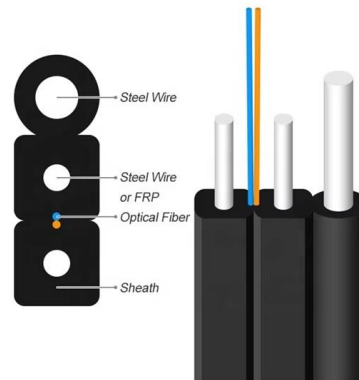

Loja Ubiquiti Brasil

Professional-grade, 24-port Layer 3 Etherlighting(TM) PoE+++ switch with (16) 10 GbE, (8) 2.5 GbE, and (2) 25G SFP28 ports.

HPE JG977A 5130-24G-PoE+-4SFP+ (370W) EI Brazil Switch

The HPE JG977A 5130-24G-PoE+-4SFP+ (370W) EI Brazil Switch features 24 Gigabit Ethernet ports with PoE+ support, 4 SFP+ (10GbE) ports, and 370W power budget. It supports advanced Layer 2