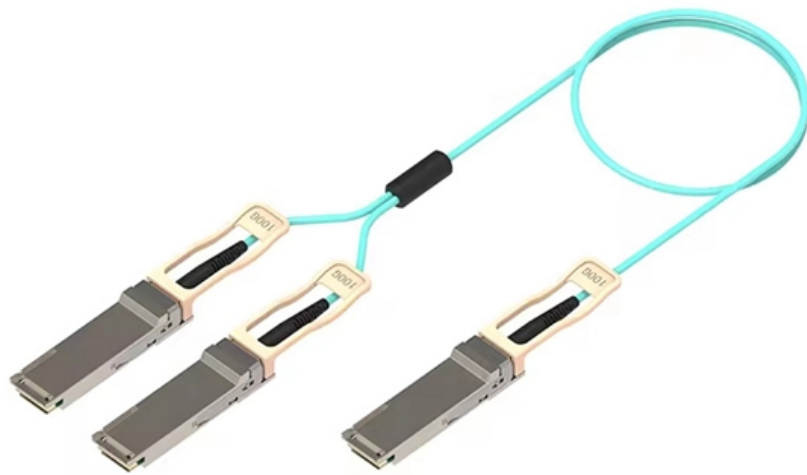

Adam Tas Corridor Energy

Brazil Project Quotation PoE Switches SFP

Brazil Project Quotation PoE Switches SFP

Switches empresariais da Cisco: Módulos SFP

O objetivo deste artigo é fornecer uma visão geral dos módulos Small Form-Factor Pluggable (SFP) e SFP plus (SFP +) suportados nos Cisco Business Switches

Gigabit SFP Network Switch Selection Guide for 2025

A Gigabit SFP switch is a network switch that primarily operates at 1 Gigabit per second and is equipped with Small Form-Factor Pluggable (SFP) ports, which are hot-swappable interface

16-Port Gigabit Easy Smart PoE+ Switch with 2 SFP Slots

TL-SG1218MPE is an 16-Port Gigabit Easy Smart PoE+ Switch with 2 SFP Slots. The total 192 W PoE power budget for the 16× gigabit PoE+ ports gives it a wide

Switch PoE+ 8 Portas Gerenciável 2 SFP Gigabit

Switch PoE+ 8 portas gerenciável IRD : gestão avançada, 2 SFP, energia PoE, ideal para CFTV, TI e missão crítica. Conheça os diferenciais!

Brazil POE Ethernet Switch Market Size, Technology, Strategy