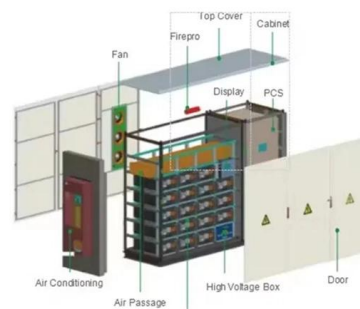

Top 5 Optical Transceiver Manufacturers in Brazil (2026)

Looking for optical transceiver manufacturers in Brazil? We compare Padtec, Furukawa, and Wolon. Find out who offers the best price and Mikrotik

GAOTek SFP+ Tunable Optical Transceiver

GAOTek SFP+ tunable optical transceiver is an integrated fiber optic transceiver that provides a high-speed serial link at signaling rates from 9.95 Gb/s to 11.3