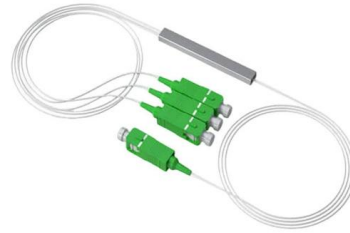

11 Best Bluetooth Adapter for TV to Connect

Here is the list of best Bluetooth Adapters for TV. Select right Bluetooth transmitter to connect TV with your headphone or sound system.