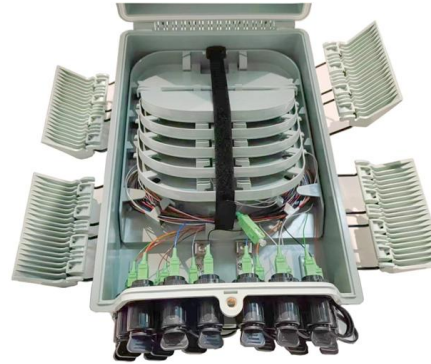

ST-Adapter: Parameter-Efficient Image-to-Video Transfer Learning

With a built-in spatio-temporal reasoning capability in a compact design, ST-Adapter enables a pre-trained image model without temporal knowledge to reason about dynamic video

ST Fiber Optic Transmitters, Receivers, Transceivers - Mouser

ST Fiber Optic Transmitters, Receivers, Transceivers are available at Mouser Electronics. Mouser offers inventory, pricing, & datasheets for ST Fiber Optic Transmitters, Receivers, Transceivers.