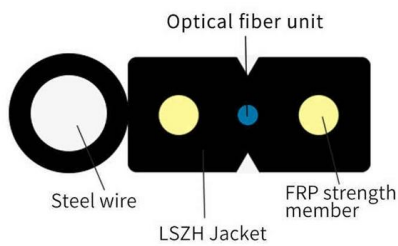

UNN invests $85million for ALC submarine cable project

Aimed to boost data capacity in the SEA region and upgrade local capacities, the collective cost of investment for the planned Asia Link Cable (ALC)

Company

Tungku Submarine Cable Landing Station Jalan Universiti, Kampong Tungku, Gadong A BE2119, Negara Brunei Darussalam.

Home , Netcom Webstore

Netcom is a Brunei-registered company established in November 1995. For 28 years, Netcom has been your IT Partner that connects Bruneians with cutting