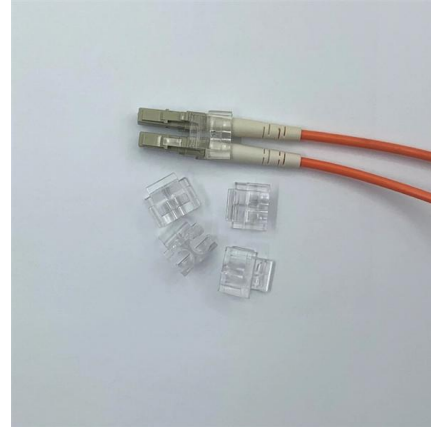

24 core Fiber Optic Splice Closure fiber optic junction box dome fiber

Telecommunication Equipment Waterproof Splice Closure is designed for configuration flexibility, these closures offer expanded slack storage, various tray heights and mass platform storage. The Opgw

24 Core Fiber Optical Cable Joint Splice Closure

24 Core Fiber Optical Cable Joint Splice Closure, Find Details and Price about Distribution Box Terminal Box from 24 Core Fiber Optical Cable Joint Splice

24 port SC terminal box fiber optic cable 24 port SC

Electrical Boxes Conduit Fittings: Which can be cleaned and wiped with a damp cloth, protecting

the optical fiber from damage, and extend the service life of

24 Cores Fiber Optic Junction Box/Terminal Box with

Product Description FTKS-1805-24A1 24 Cores Fiber Optic Junction Box/Terminal Box with pigtail and connector inside 1. Product Description The equipment is