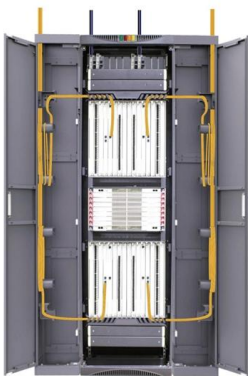

HDSB0020212PC Technical Data Sheet

Product: HDSB0020212PC Indoor/Outdoor Hybrid Copper-Fiber Cable, OS2, 2 Breakout Fibers, #12-2c,

Microsoft Word

Panduit OS2 fibers meet or exceed numerous standards for optical fiber, including ITU-TG.652 (Categories A, B, C and D), IEC 60793-2-50, ISO 11801 OS2, and TIA-492-CAAB and Telcordia

OS2 x 6C

OS2 x 6C - External Armoured Optical Fiber
Reference : HF-CB3-006-S2M HTEC GYXTW Single Mode fibers cables have the performance described below. They