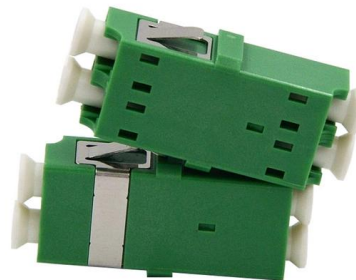

1-1427434-4 Product Specification

1-1427434-4 Outside Plant Fiber Optic Cable, armored, 12-fiber, SM, OS2, loose tube, gel-filled, 1000 m

Differences_between_OM1__OM2__OM3__OM4_copy

In ISO/IEC 11801 and EIA/TIA standards four types of Multimode - OM1, OM2, OM3 & OM4 and two types of Single mode - OS1 & OS2 fibers are mentioned. In all the standards the OM/OS system

Product Spec Sheet 012EC8-14101-20

The colored jacket allows for easy visual identification of the cables. The standard jacket color will be determined by the dominant fiber type in the cable and will use the standard part