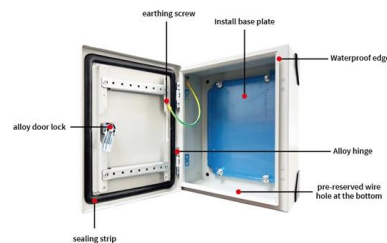

OS2 Single Mode Fiber Optic Cables, SMF Duplex

Get OS2 single mode duplex fiber patch cables for 1G/10G/40G/100G/400G Ethernet fiber connections to transport data up to 10km at 1310nm and 40km at 1550nm.