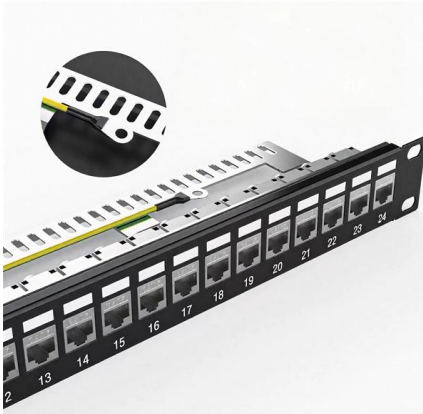

Cable Laying Pulley Bridge