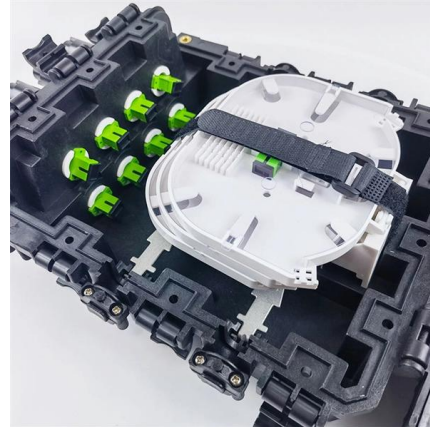

A cable pulling machine and pulleys efficiently install

A high-capacity cable pulling machine, aided by strategically placed pulleys, is facilitating the installation of an underground electrical cable. The machine

Cable Rollers , Next Day UK Delivery , Free Del £250+

Get reliable cable rollers for any job. Explore bridge, corner, and suspension rollers from trusted brands. Shop now with next-day UK delivery available!