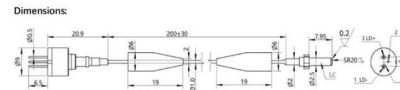

Cable Tray

Trader - Wholesaler / Distributor of Cable Tray - Powder Coated Cable Trays, Cable Tray Cover, GI Cable Tray and Stainless Steel Cable Trays offered by Pilco