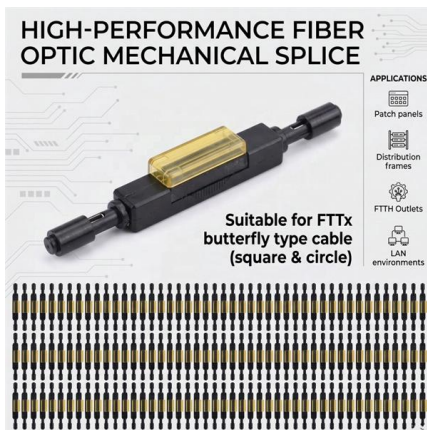

Spill-Over Junction FRSPJ2X2BL. Cover snaps onto the