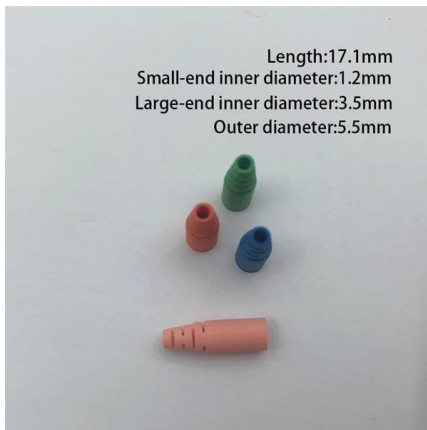

Cable Tray Ladder Trunking Wire Basket Installation

Cable trays are available in different configurations, straight sections are available to route cables in a horizontal or vertical plane. Fittings are available to route cables