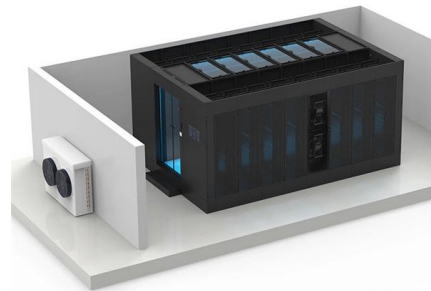

Cable Tray Accessories < Cable Baskets & Trays , Fixmart

To suit 225mm and 300mm cable tray. To suit M4-M8 and M10-M12 Studding. 100mm copper strap with 6mm holes. To suit widths of 50mm up to 450mm cable t