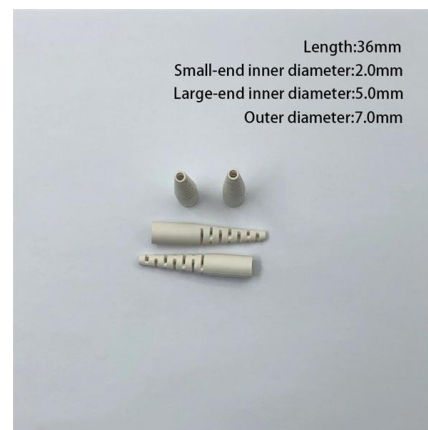

Cable Tray Grounding: Power, Instrumentation, and Telecommunications

Where cable tray systems contain only signal and communication circuits that operate at low energy levels, power grounding per NEC Section 318-7 is not appropriate, but cable tray grounding for