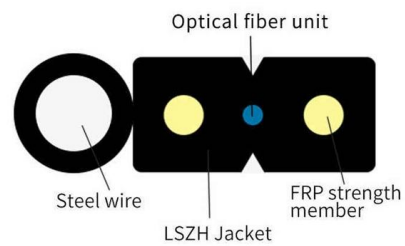

Cable support systems

Explore versatile cable support systems in various finishes and structures. From GRP to galvanized and stainless steel, find ideal solutions with customizable

Rooftop Cable Tray Support System

PHP's cable tray support system is engineered to sustain various sizes of cable runs on your rooftop. PHP is the leader in cable tray support systems.

Understanding Cable Tray Grounding: A

Cable tray grounding is an indispensable aspect of electrical installations that plays a pivotal role in ensuring safety, reliability, and efficiency. It