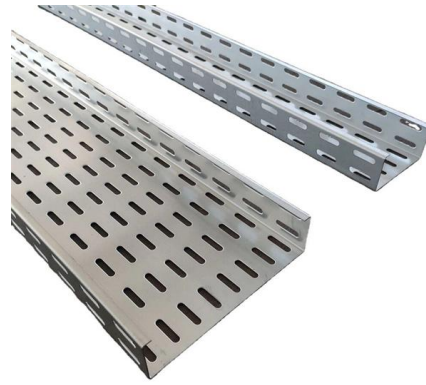

Adam Tas Corridor Energy

Cable tray ground support frame

Cable tray ground support frame

Wire Mesh Cable Tray Floor & Rack Mounting

Wire mesh cable tray network racks top installation, floor and under-floor mountings.

Cable Tray

With the RS 60 cable tray installation system, we offer you the last installation type of the standard support construction, so that you can implement all installations required in the building project with

Kable Kontrol Floor Supports - Wire Mesh Cable Tray

Kable Kontrol's wire mesh cable tray suspends cables and ensure that your important wires and

cables are safely organized and out of your way.
The design

Equipment Grounding Conductors for Cable Tray Systems

Equipment Grounding Conductors for Cable Tray Systems Cable tray wiring systems have excellent safety and dependability records. These excellent records are the result of cable tray's unique