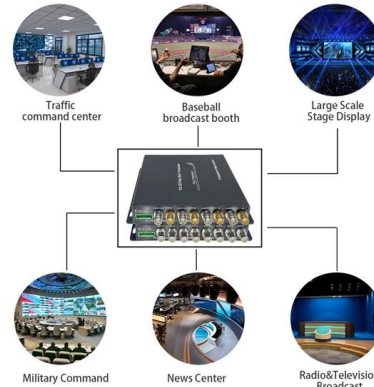

Hose & Cable Trolley System - AKON - Industrial

Hose & Cable Trolley System AKON's Hose and Cable Trolley Systems allow you to retract and manage your cables, cords, and hoses neatly above your floor. This

5pcs Red Cable Tray Roller Wire Tray Pulling Roller

This cable pulling roller can be installed on the inside or outside of the track, or the corner of the track. The rod can through smoothly with the help of the