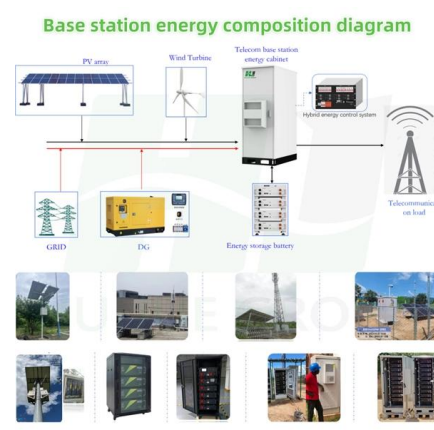

Heavy Duty Cable Tray Roller With Adjustable Clamp Heavy Duty

Versatility: Guide Wires Effortlessly With This Cable Tray Roller, Designed For Smooth Cable Movement In Tracks, Corners, Or Open Spaces. Fix It Securely Using Screws To Streamline Wiring Tasks And