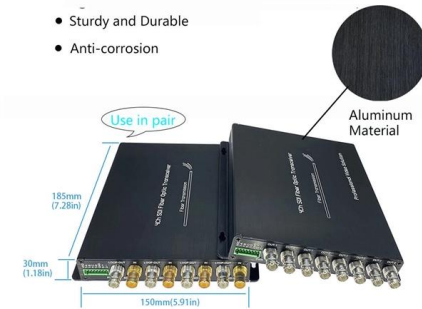

High Quality Aluminum Housing with Compact Size

- Sturdy and Durable
- Anti-corrosion