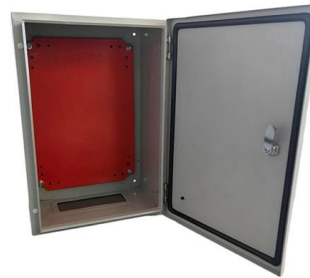

Cable Tray Mounting Hardware

Cable Runway Wall Angle Support fastens ladder rack to a wall or other flat surface. This Wall Angle Support, LWASK24BLK item fits 24.00 with a material of Steel color Black.

900mm cable tray trapeze bracket with 300mm drop - fully assembled in PG steel. Save install time on suspended tray supports. Includes all fixings.

Cable Tray Brackets

Strongly made brackets in Bright Zinc Plated finish. The captive nuts can slide to correspond with the slots in the cable tray and eliminate the need to access the

150mm Cable Tray Trapeze Bracket

Buy 150mm cable tray trapeze bracket with 300mm drop. Fully assembled pre-galvanised kit includes all strut, bolts, and fixings for fast install.

Best Practice Guide to Cable Ladder and Cable Tray Systems

Wall support brackets (Figures 12) are an effective way of fixing any width of cable ladder or cable tray, running either vertically or horizontally, to a vertical support.

Haley Products, Cable tray brackets, Manufacturers