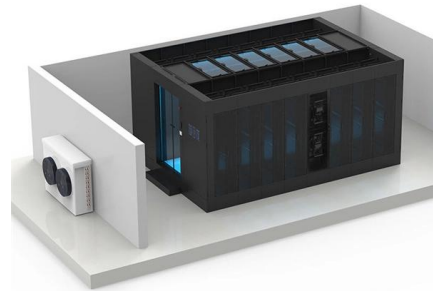

Cable Tray Brackets

Strongly made brackets in Bright Zinc Plated finish. The captive nuts can slide to correspond with the slots in the cable tray and eliminate the need to access the

150mm Cable Tray Trapeze Bracket

Buy 150mm cable tray trapeze bracket with 300mm drop. Fully assembled pre-galvanised kit includes all strut, bolts, and fixings for fast install.