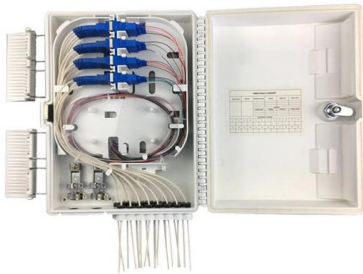

Best practice guide to cable ladder and cable tray

Cable ladder and cable tray systems The following recommendations are intended to be a practical guide to ensure the safe and proper installation of

CABLE TRAY SYSTEM

15 Vantrunk tray cantilever arms are suitable for use with the full range of Vantrunk cable trays. The loading table below gives the recommended maximum load for each size of trapeze hanger bracket

Guide to cable support systems

The load capacity of the cable trays according to the support width can be read off in the diagram using load curves - here, shown as an example for a cable tray with the tray widths 100 to 600 mm.

Aluminum & SS Cable Trays - GM ENGINEERS

Aluminum and stainless steel (SS) cable trays are premium solutions for cable management in industrial, commercial, and infrastructure projects. These trays offer superior strength, corrosion