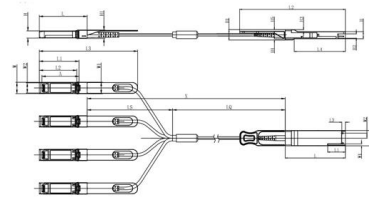

### Cable Tray Trapeze Support Bracket

This kit offers all the essential components needed to build a robust support system for cable trays up to 255mm wide, with a 500mm drop, providing a cost-effective