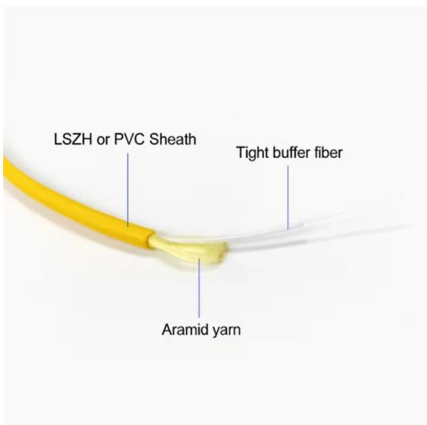

Cable Tray Accessories, Cable Tray Hangers & Support , RS

Browse our range of High-Quality Cable Tray Accessories. Buy Cable Tray Hangers, Cable Tray Supports, and Cable Tray Fittings. Shop Today!