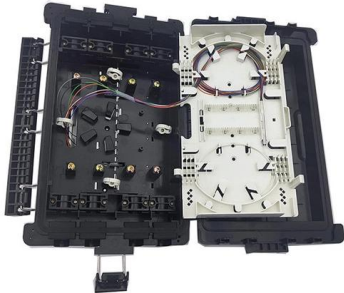

Adam Tas Corridor Energy

Cable tray tilt calculation

Cable tray tilt calculation

Free Cable Tray Sizing Calculator -- IEC, AS/NZS, NEC, BS

Calculate cable tray fill ratio, weight loading, and derating factors for multi-standard compliance. This calculator features an interactive interface with advanced visualizations. Open the full calculator for

Cable Tray Fill Calculator

To make a 45-degree horizontal bend in a cable tray, you typically cut the side rails at a calculated angle (half of the bend angle, i.e., 22.5 degrees) and join them, or use a

Cable Tray Sizing calculation : The Ultimate Guide

Cable trays size calculations A cable tray is a crucial component in electrical systems as it provides a safe and secure means for running electrical cables. Calculating the correct size of a

Cable Tray Capacity Calculator

Cable tray capacity refers to the maximum number of cables that can be installed in a cable tray without exceeding a specified fill ratio. The fill ratio is the percentage of the cross-sectional area of the tray