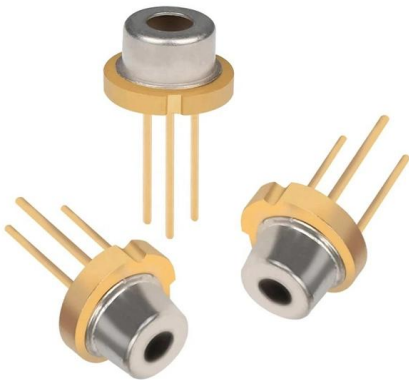

L-Com Electro Zinc Plated Wire Mesh Cable Tray

The electro zinc-plated triangle wall bracket is available in 26 Inch (650mm) size and universal mounting interface. This wire mesh cable tray triangle wall bracket is

Wall L Bracket , Ramdev Steel Industries

Cable Tray Installation: Wall L brackets are an integral part of the cable tray installation process. They ensure that cable trays are positioned at the desired height and location along the wall. This creates

Wire Basket Tray, Overhead Tray, Accessories, Wall Bracket, L-Shaped

Hubbell Wiring Systems offers a comprehensive Wire Basket Tray System to handle every application. From pre-galvanized solutions for commercial controlled interior environments to stainless steel

NavePoint 21/31" Electro Zinc Plated Wire Mesh Cable

NavePoint electro zinc plated Wire Mesh Cable Tray L-Shaped Wall Bracket is the ideal solution for neatly routing and organizing cable. It offers the perfect solution