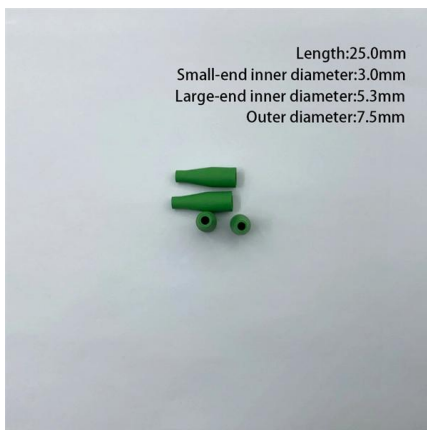

Adam Tas Corridor Energy

Cable tray wall-mounted L-shaped bracket

Cable tray wall-mounted L-shaped bracket

Cable Tray L Wall Bracket

Application: The cable tray L wall bracket is used to mount and support wire mesh cable trays to walls, especially in situations where the trays need to be mounted

L Bracket , Ramdev Steel Industries

L Bracket They are primarily used to support and secure cable trays to a wall or vertical surface. This enables the organized routing of cables and prevents them

Cable Tray Wall Mounting Archives

Quest L brackets are ideal for mounting cable trays on the wall.

Cable Tray L Type Wall Support Bracket

Product Size (Wide) - 4" & 6" Used for installing cable trays Kable Kontrol® Cable Tray L-Shaped

Wall Bracket is used to install cable trays to the wall.

NavePoint Wire Mesh Cable Tray L-Shaped Wall Bracket 11in Wide

The L-Shaped Wall Bracket offers the perfect way for mounting and securing wire mesh cable trays to the wall, ceiling, or floor. The electro zinc plated finish protects the L-Shaped Wall