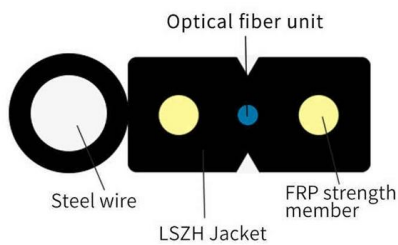

Buy Wholesale Odf Fiber Optic Terminal Box in Cambodia

Find the best Cambodia Odf Fiber Optic Terminal Box and explore our extensive collection of high-quality Odf Fiber Optic Terminal Box from Cambodia. Buy wholesale Odf Fiber Optic Terminal Box in